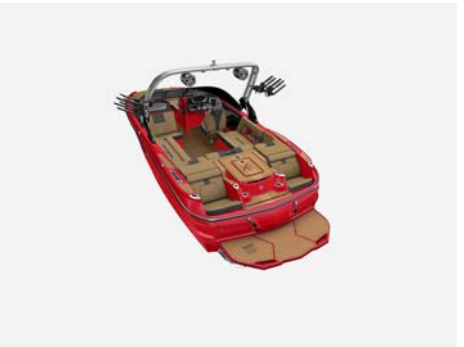

2022 MASTERCRAFT X22 BOAT SERIAL NUMBER MBCPGTL3F222

STANDARD EQUIPMENT

ENGINE - ILMOR 6.2L GDI V-DRIVE - 2:1, Hull Bottom - White, Hull Zone 1 - Gel, Hull Zone 2 - Gel, Hull Zone 3 - Gel, Deck Zone 1 - Gel, Deck Zone 2-Gel, Deck Zone 2 Custom-Gel, Cockpit Fiberglass Cupholder Insert with Phone Holders Color - Black, V3 Pro Wake Propeller, Underwater Exhaust, Removable Snap-In Carpet - Gray or Tan, Custom Topstitch Thread Color, Billet Glovebox Lid, Steering Wheel, Four Spoke, Unidirectional, Brushed, Walk-Thru Door - Billet Aluminum, Cleats - Bow Cleats - Midship, Cleats - Stern, Cooler - 36qt, Cooler Stay, MasterView Seat Bolster (driver), Teak Platform, Folding Platform Brackets, 7" Screen w/ Advanced Audio Package, iPod USB Jack, Gunnel Trim - Black w/ Stainless Steel, Rack and Pinion Steering w/ Tilt Helm, Thru-Hulls Chrome, Windshield Wraparound, Brushed Aluminum Header, Sea Strainer, Fire Extinguisher, Quad Hard Tank Ballast System, Pylon, Fixed, Strut - PureFlow, Multi-Gauge 3-in-1 System (Fuel, Oil Pressure, Engine Temp), Speedometer, Tachometer, Zero Off Speed Control System (integrated into display), Depth Finder, Self Draining Cockpit, Water Temp, Air Temp, Walkover Pads (Gray or Teak Look), Push Door Trash Can, Attitude Adjustment Plate, Tracking Fins, Fiberglass Transom Walk-Thru, X Series Sundeck Flip-Up Seating, Fuel System Carbon Canister, Automatic Bilge Pump System, Bilge Blower System, Automatic Engine Compartment Fire Extinguisher, Shipping Cover, Activ-View Essential Mirror (Base, black plastic) 6x9 Cipa Fixed, Removable Snap-In Carpet - (Gray or Brown), Teak Wood Platform, Z6 Tower w/Hydrolock Folding, Tower Leg Color Option - Silver Satin or Black, Essential Board Racks (wake/wake) - Silver Satin or Black